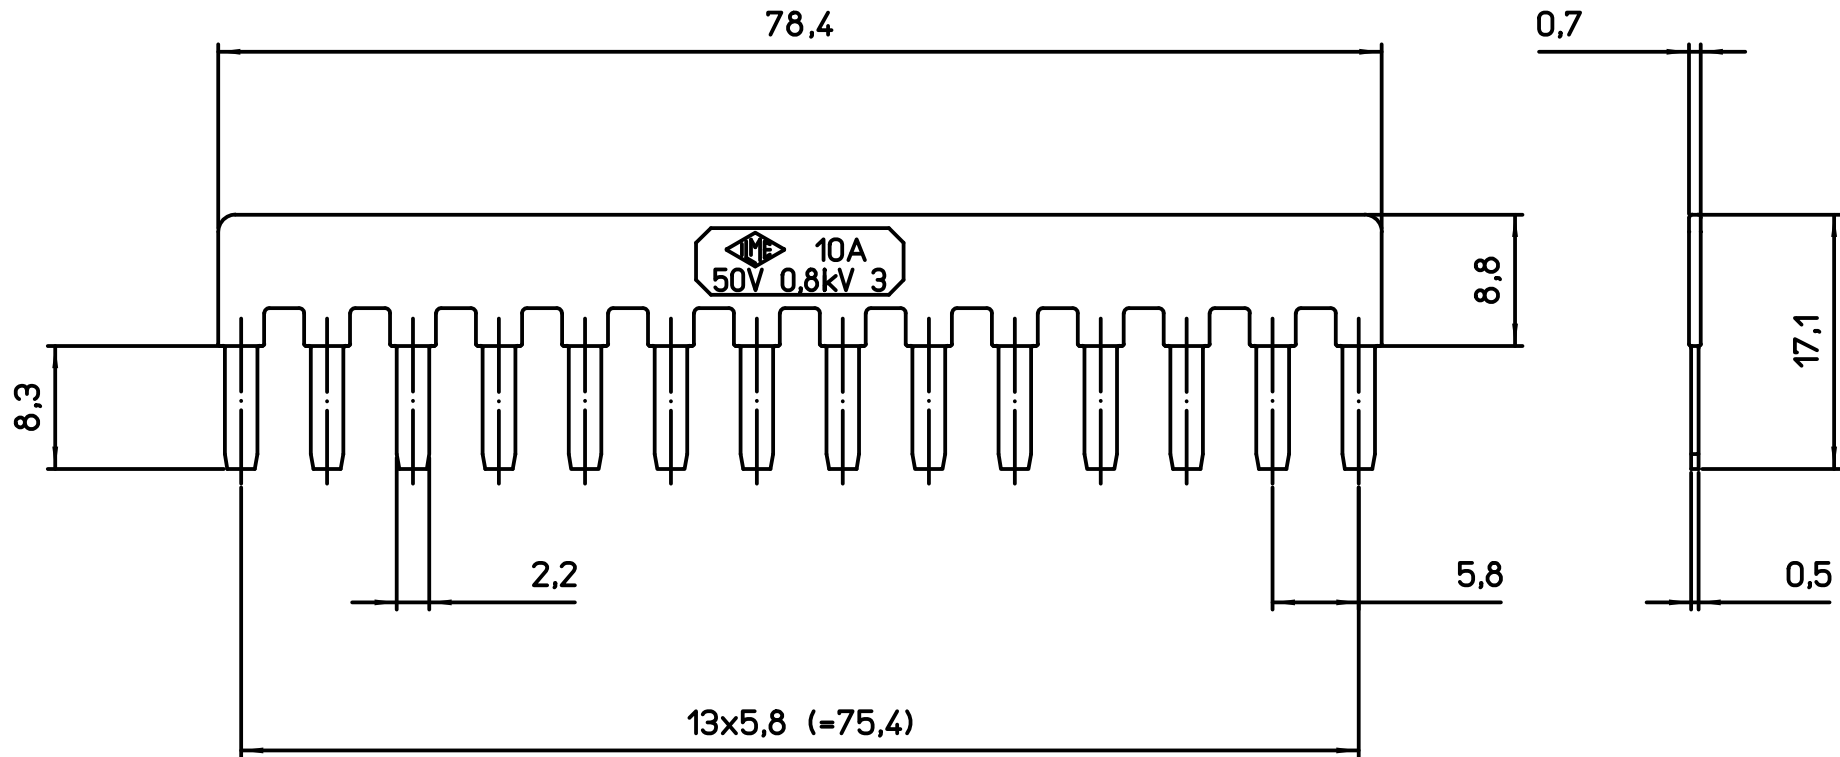

Diritti riservati

All rights reserved

1

2

3

REV	DATA	FIRMA	
 <b>Dimensione in mm</b>		Simplified representation with dimensions without tolerance	
Original Size A4		CR BDSH14G Parallel bridge, 14-pin green colour (for earth)	Scale 2:1
Date 14/11/19			
Sign. Pitasi B.			